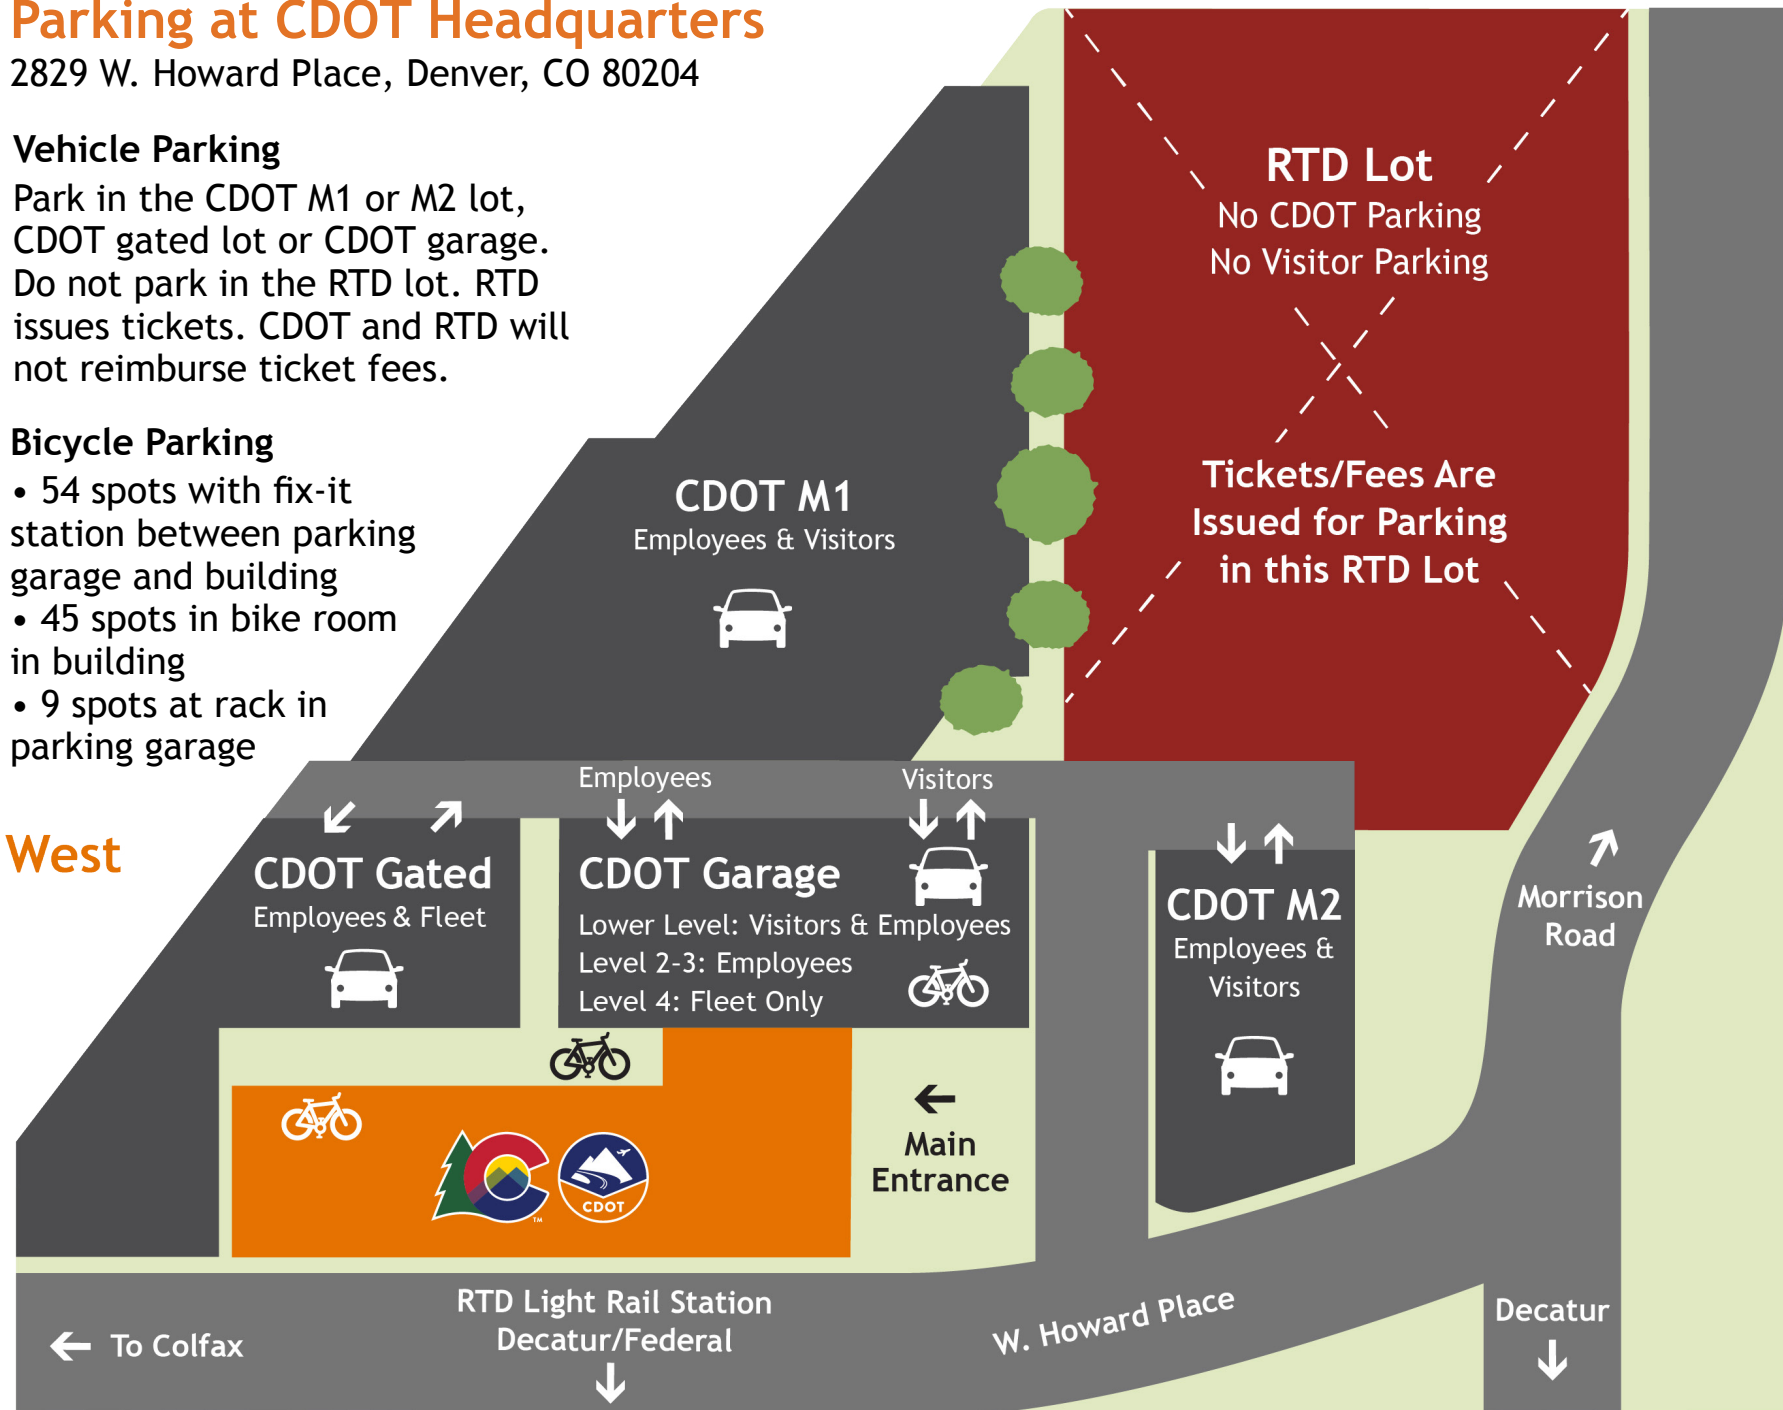

↑ North

# Parking at CDOT Headquarters

2829 W. Howard Place, Denver, CO 80204

## Vehicle Parking

Park in the CDOT M1 or M2 lot, CDOT gated lot or CDOT garage. Do not park in the RTD lot. RTD issues tickets. CDOT and RTD will not reimburse ticket fees.

## Bicycle Parking

- 54 spots with fix-it station between parking garage and building
- 45 spots in bike room in building
- 9 spots at rack in parking garage

← West

East →

↓ South