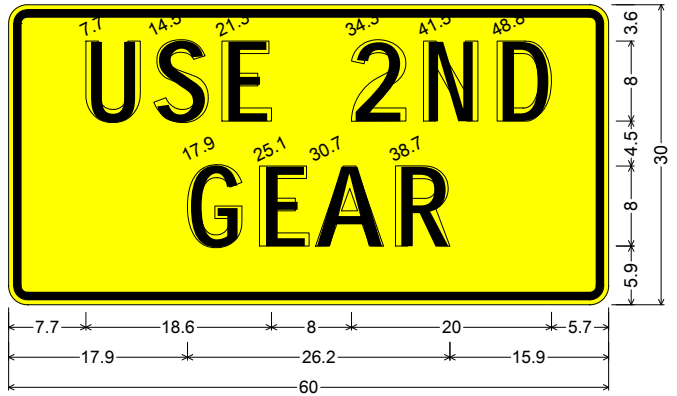

1.5" Radius, 0.6" Border, 0.4" Indent, Black on Yellow;
 "USE 2ND" D 2K; "GEAR" D 2K;

1.9" Radius, 0.8" Border, 0.5" Indent, Black on Yellow;
 "USE 2ND" D 2K; "GEAR" D 2K;