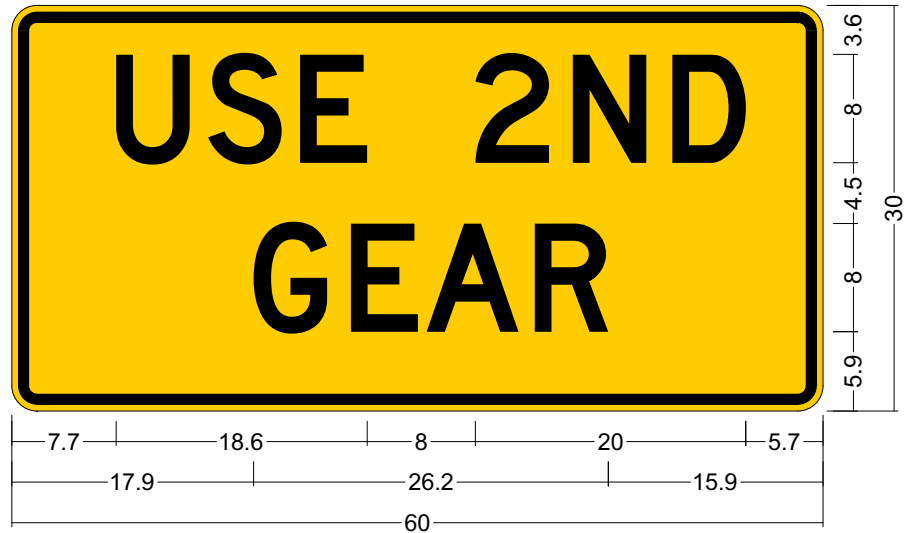

32W7-2aP;

1.5" Radius, 0.6" Border, 0.4" Indent, Black on Yellow;

"USE 2ND", D 2K; "GEAR", D 2K;

Table of letter and object lefts

U	S	E	2	N	D
4.4	7.8	11.2	17.6	21.2	24.9
G	E	A	R		
9.4	13.0	15.8	19.8		

60W7-2aP;

1.9" Radius, 0.8" Border, 0.5" Indent, Black on Yellow;

"USE 2ND", D 2K; "GEAR", D 2K;

Table of letter and object lefts

U	S	E	2	N	D
7.7	14.5	21.3	34.3	41.5	48.8
G	E	A	R		
17.9	25.1	30.7	38.7		