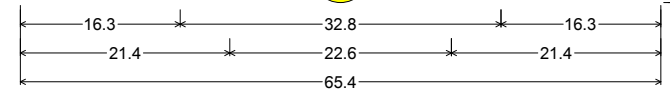

30.0" across sides 1.9" Radius, 0.8" Border, 0.5" Indent, Black on Yellow; "STOCK" D; "XING" D;

Table of letter and object lefts.

S	T	O	C	K
10.2	14.5	18.5	22.9	27.2
X	I	N	G	
13.4	17.7	19.6	24.1	

36.0" across sides 2.3" Radius, 0.9" Border, 0.6" Indent, Black on Yellow;

"STOCK" D; "XING" D;

Table of letter and object lefts.

S	T	O	C	K
12.2	17.4	22.2	27.5	32.7
X	I	N	G	
16.0	21.2	23.5	29.0	

48.0" across sides 3.0" Radius, 1.3" Border, 0.8" Indent, Black on Yellow;

"STOCK" D; "XING" D;