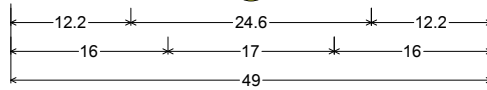

30.0" across sides 1.9" Radius, 0.8" Border, 0.5" Indent, Black on Yellow; "STOCK" D; "XING" D;

Table of letter and object lefts.

S	T	O	C	K
10.2	14.5	18.5	22.9	27.2
X	I	N	G	
13.4	17.7	19.6	24.1	

36.0" across sides 2.3" Radius, 0.9" Border, 0.6" Indent, Black on Yellow;

"STOCK" D; "XING" D;

Table of letter and object lefts.

S	T	O	C	K
12.2	17.4	22.2	27.5	32.7
X	I	N	G	
16.0	21.2	23.5	29.0	

48.0" across sides 3.0" Radius, 1.3" Border, 0.8" Indent, Black on Yellow;

"STOCK" D; "XING" D;