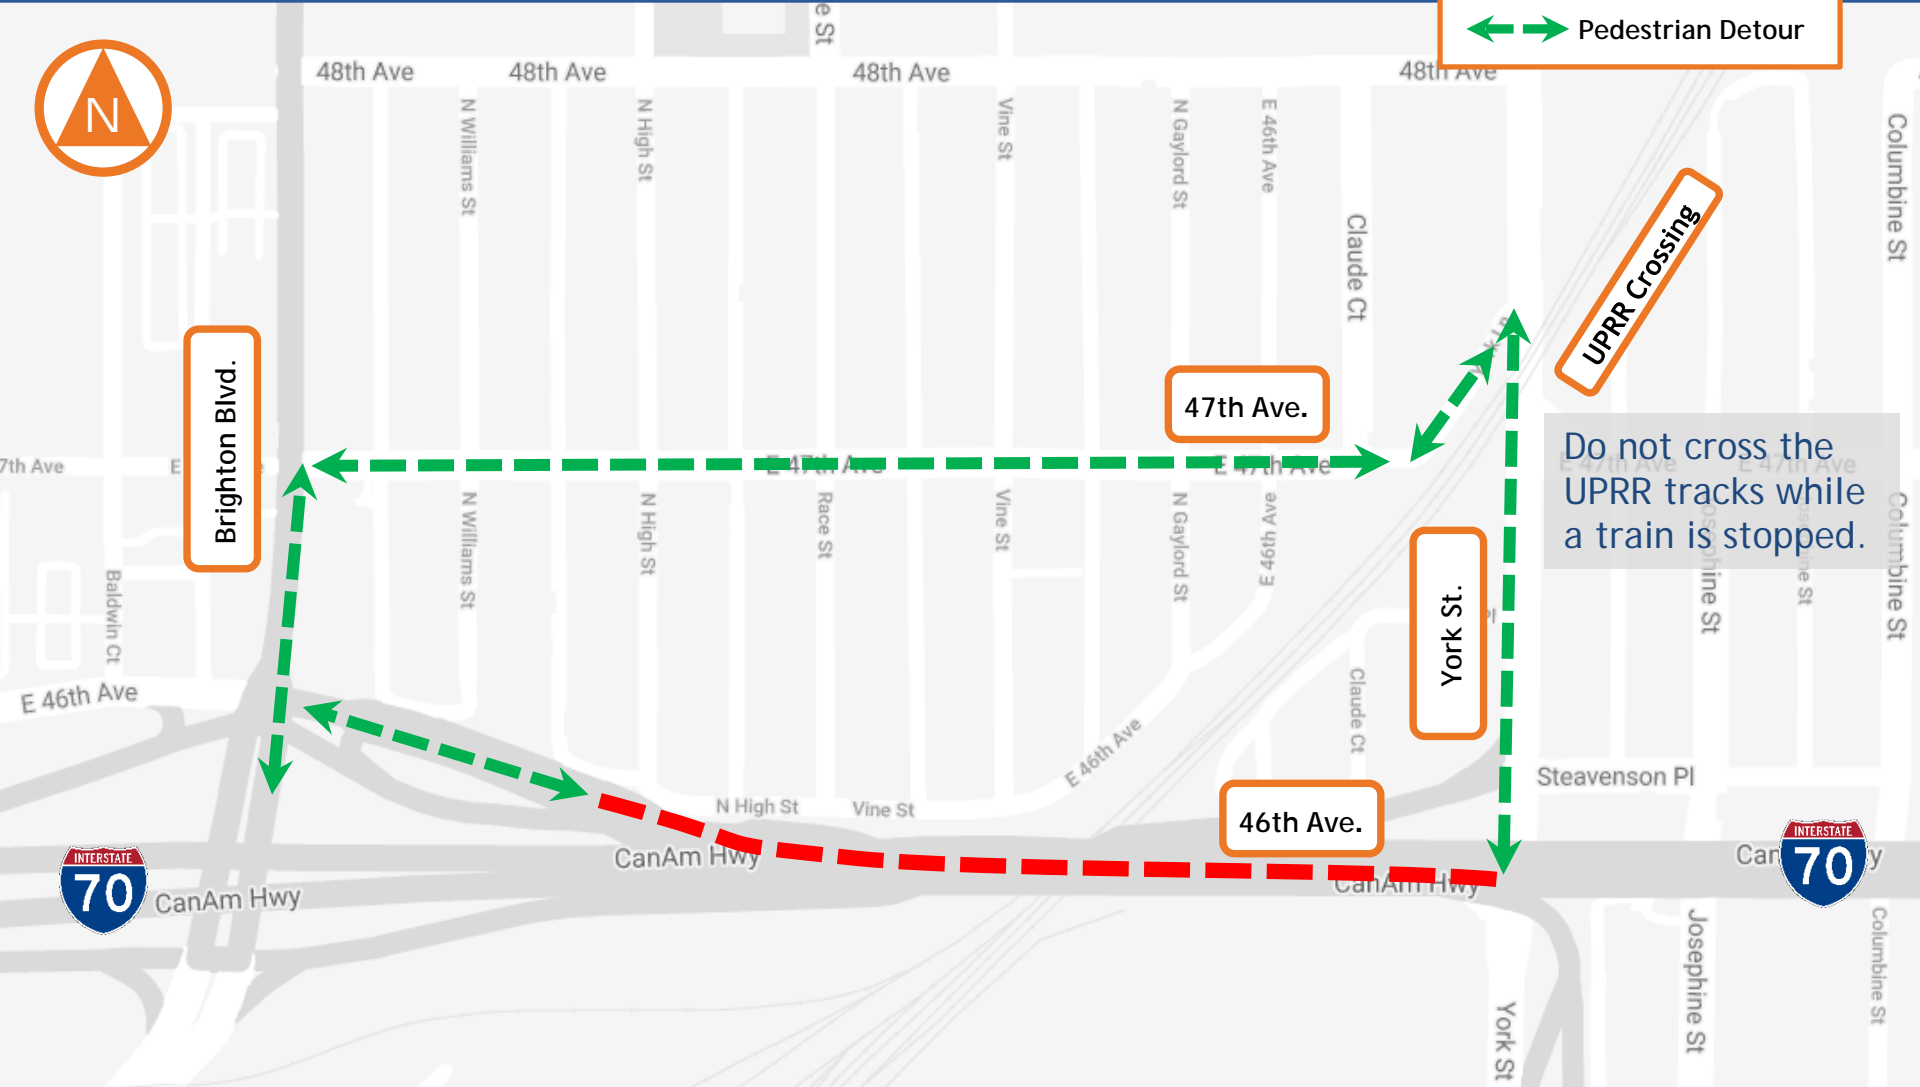

46TH AVENUE UNDER I-70 CLOSED

PEDESTRIAN DETOUR

LEGEND

- Sidewalk Closed
- Pedestrian Detour

Brighton Blvd.

47th Ave.

York St.

46th Ave.

UPRR Crossing

Do not cross the UPRR tracks while a train is stopped.