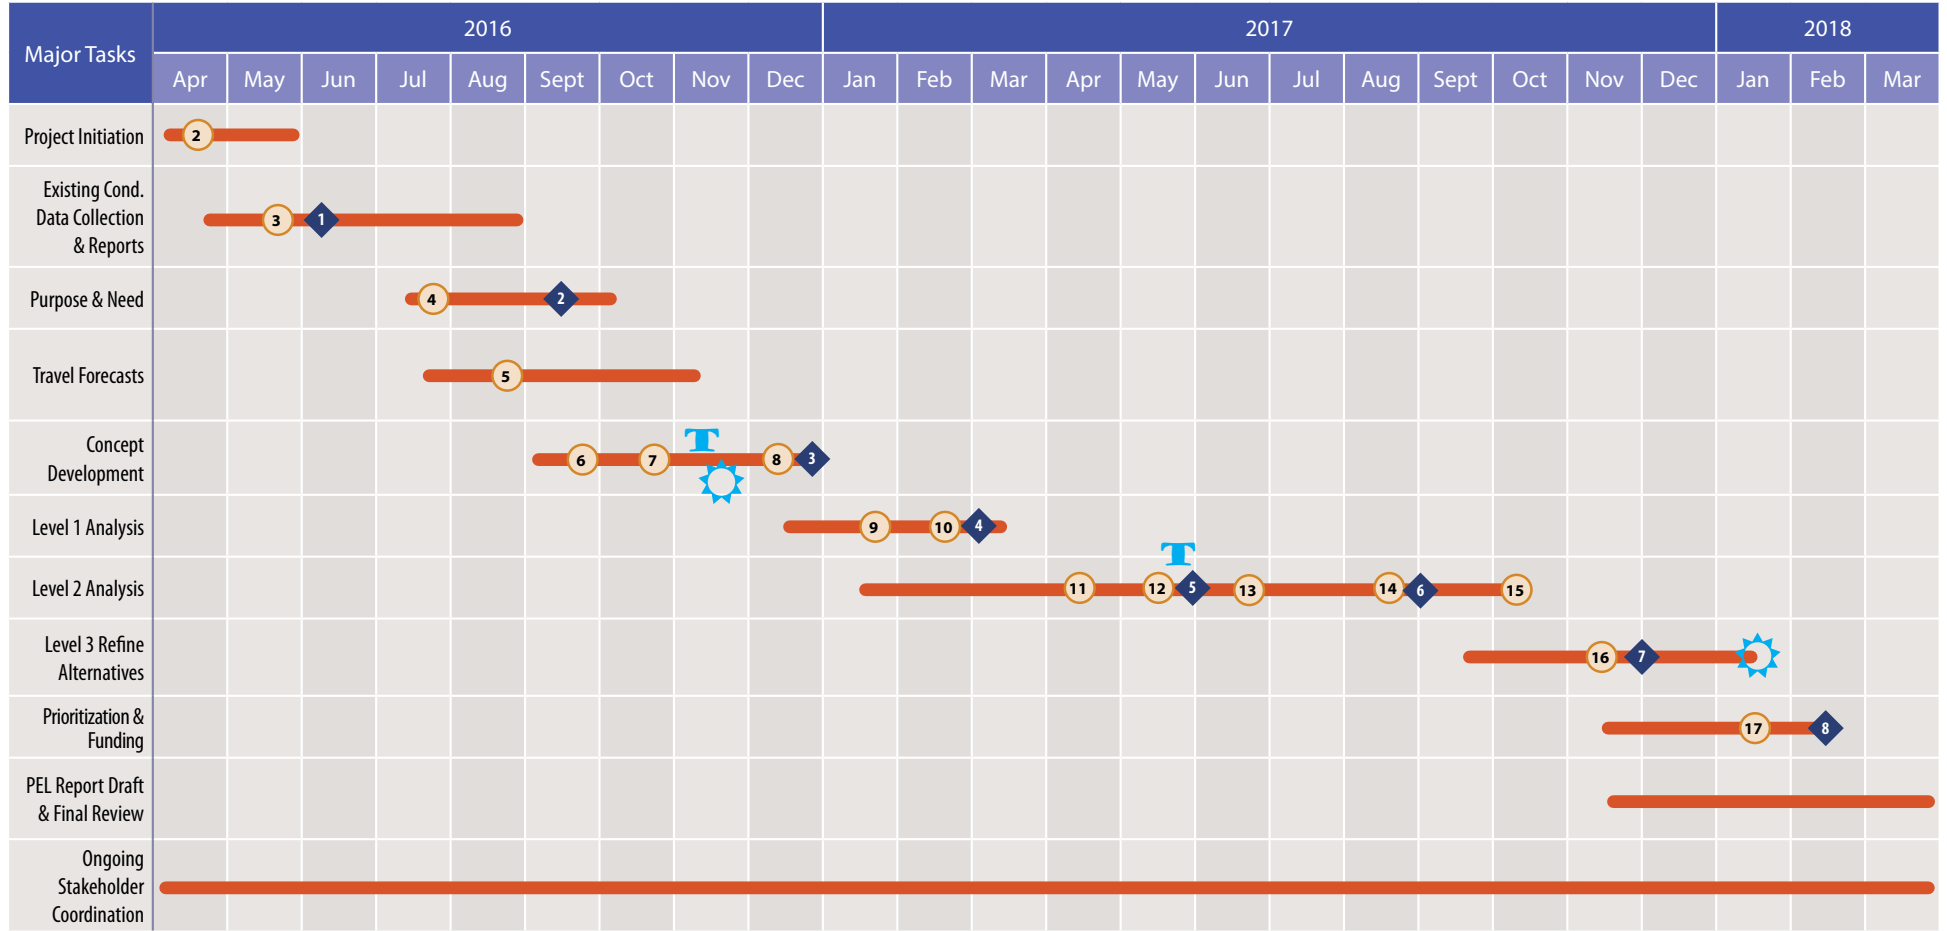

# STUDY SCHEDULE

WestConnect Coalition PEL

**LEGEND**

-  Public Meeting
-  Telephone Town Hall
-  Technical Working Group (TWG) Meeting
-  WestConnect Coalition/Steering Committee Presentation