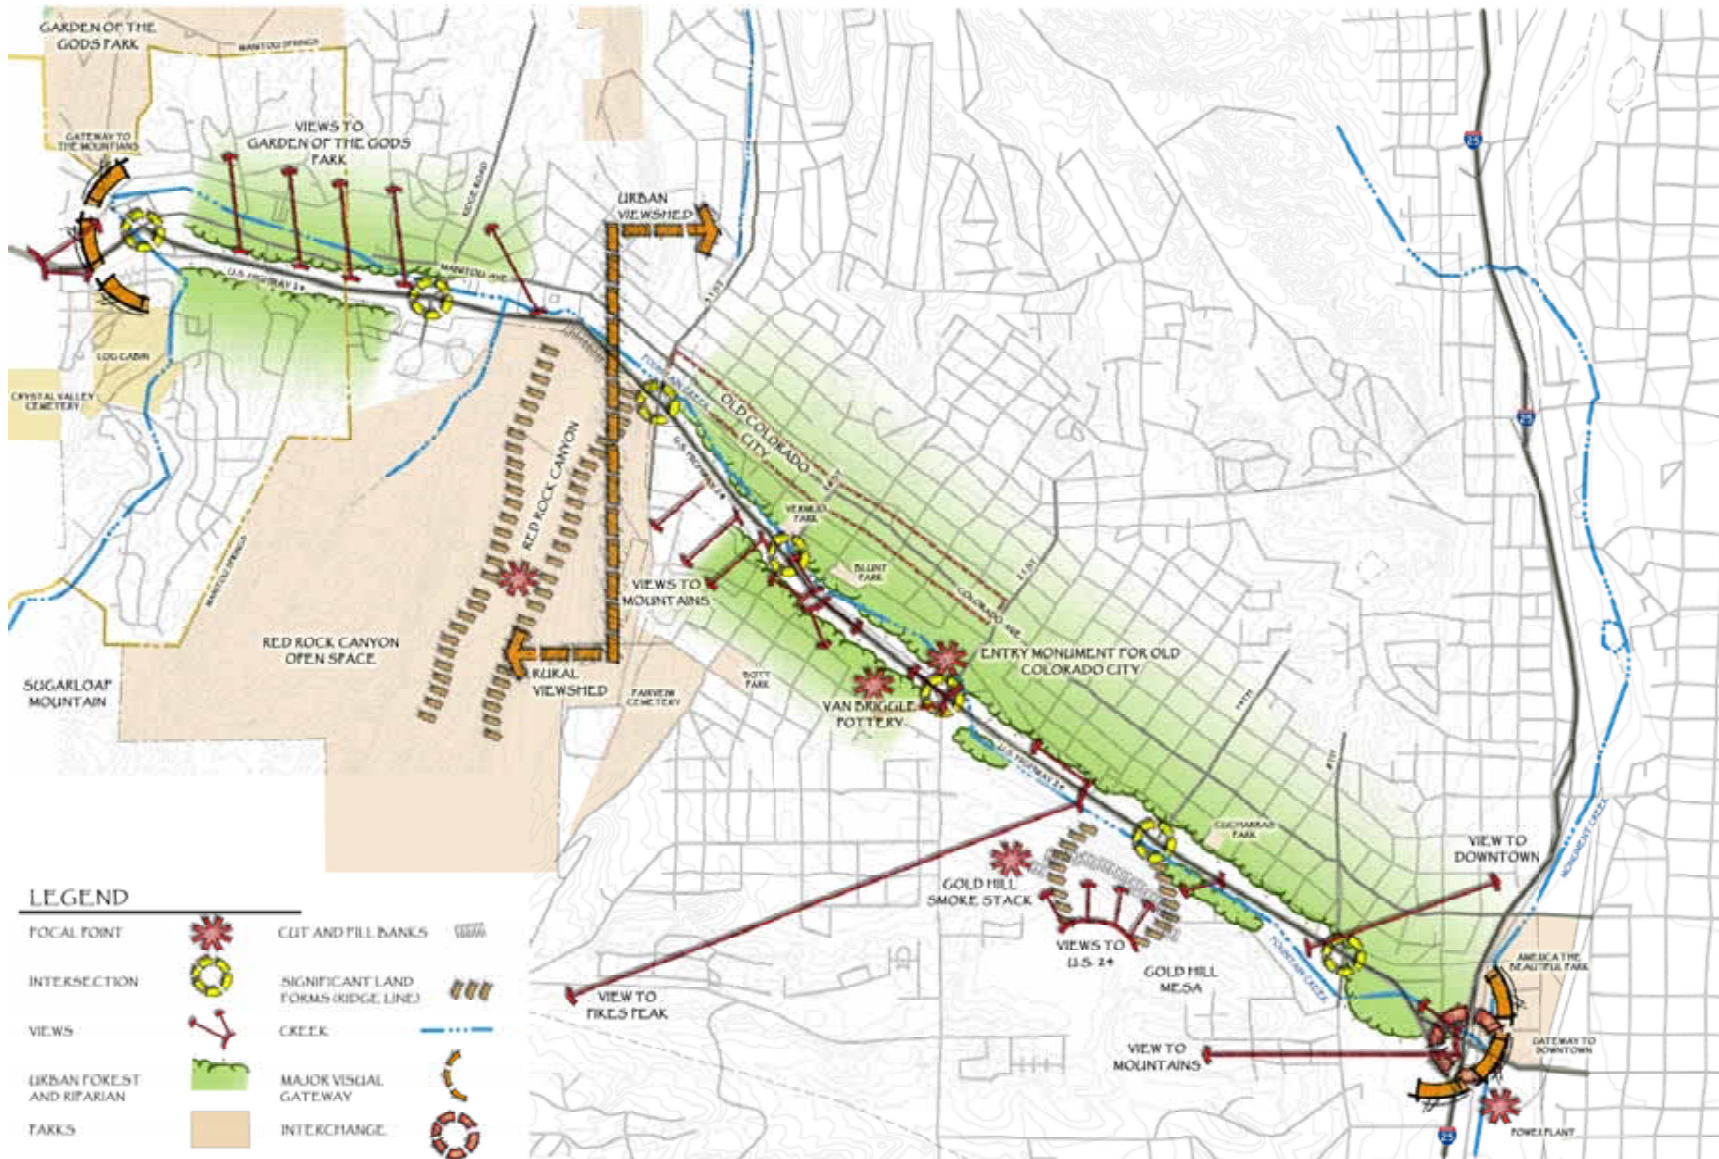

EXISTING VISUAL CONTEXT

LEGEND

FOCAL POINT		CLUT AND FILL BANKS	
INTERSECTION		SIGNIFICANT LAND FORMS (RIDGE LINE)	
VIEWS		CREEK	
URBAN FOREST AND RIPARIAN		MAJOR VISUAL GATEWAY	
PARKS		INTERCHANGE	