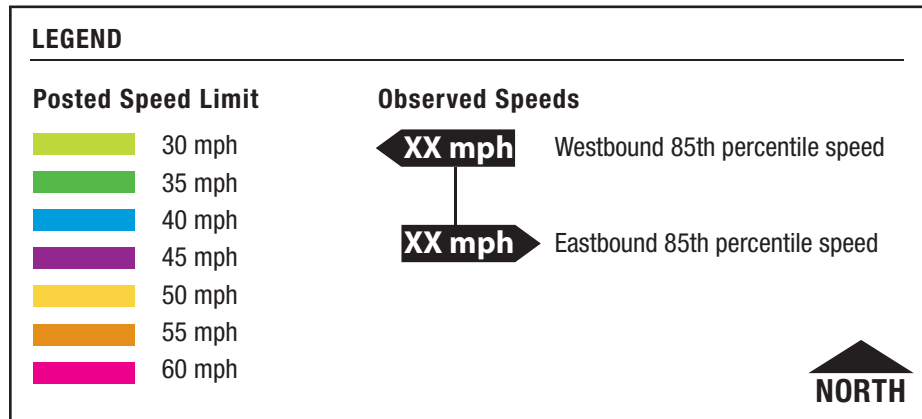

Existing Posted and Observed Speeds

SH 7 Between US 287 / Arapahoe and I-25

SH 7 Between I-25 and US 85