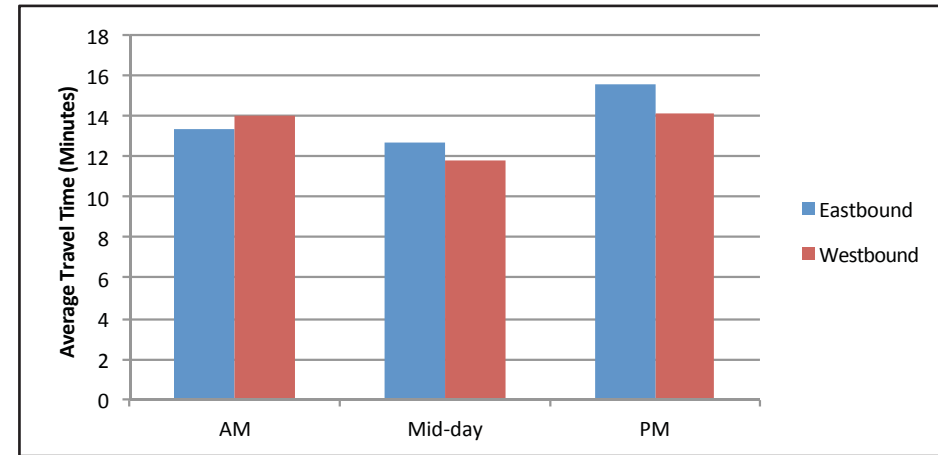

Existing Posted and Observed Speeds

SH 7 Between US 287 / Arapahoe and I-25

SH 7 Between I-25 and US 85