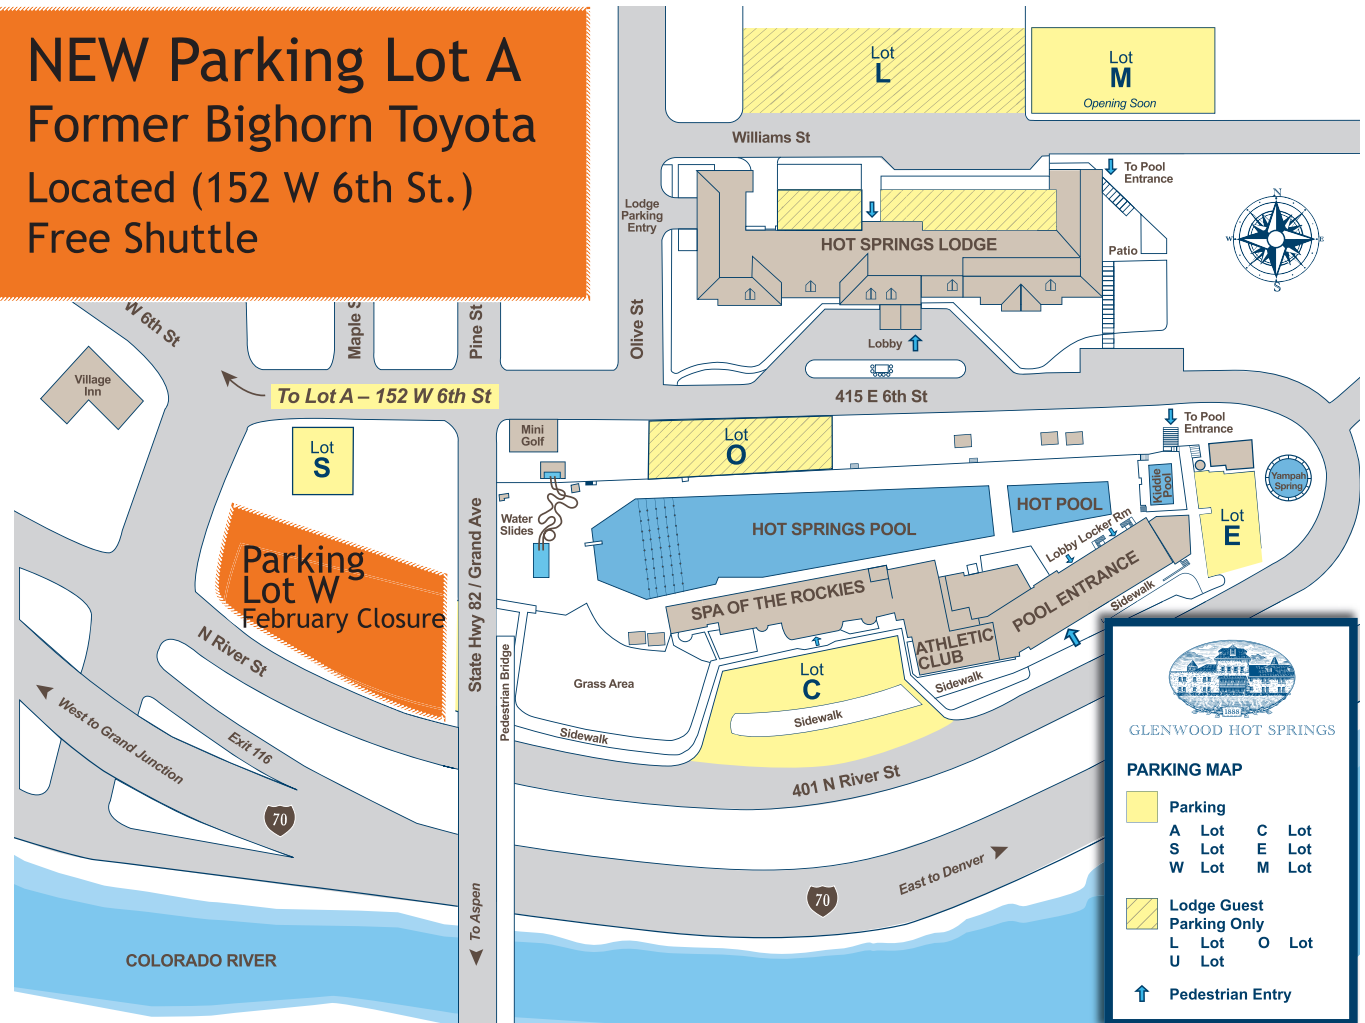

Glenwood Hot Springs Pool Parking

NEW Parking Lot A
 Former Bighorn Toyota
 Located (152 W 6th St.)
 Free Shuttle

Glenwood Hot Springs:

Beginning February 2016 the west parking lot for Glenwood Hot Springs will serve as the project's staging area so it will be closed to the general public. Parking is available in various lots adjacent to the resort and a new door-to-door shuttle service will be provided from Lot A, formerly Bighorn Toyota, just past Tequila's Mexican Restaurant.

More info on Glenwood Hot Springs parking:
hotspringspool.com/misc/getting-here/parking.

GLENWOOD HOT SPRINGS

PARKING MAP

	Parking	A Lot	C Lot
		S Lot	E Lot
		W Lot	M Lot
	Lodge Guest Parking Only	L Lot	O Lot
		U Lot	
	↑	Pedestrian Entry	