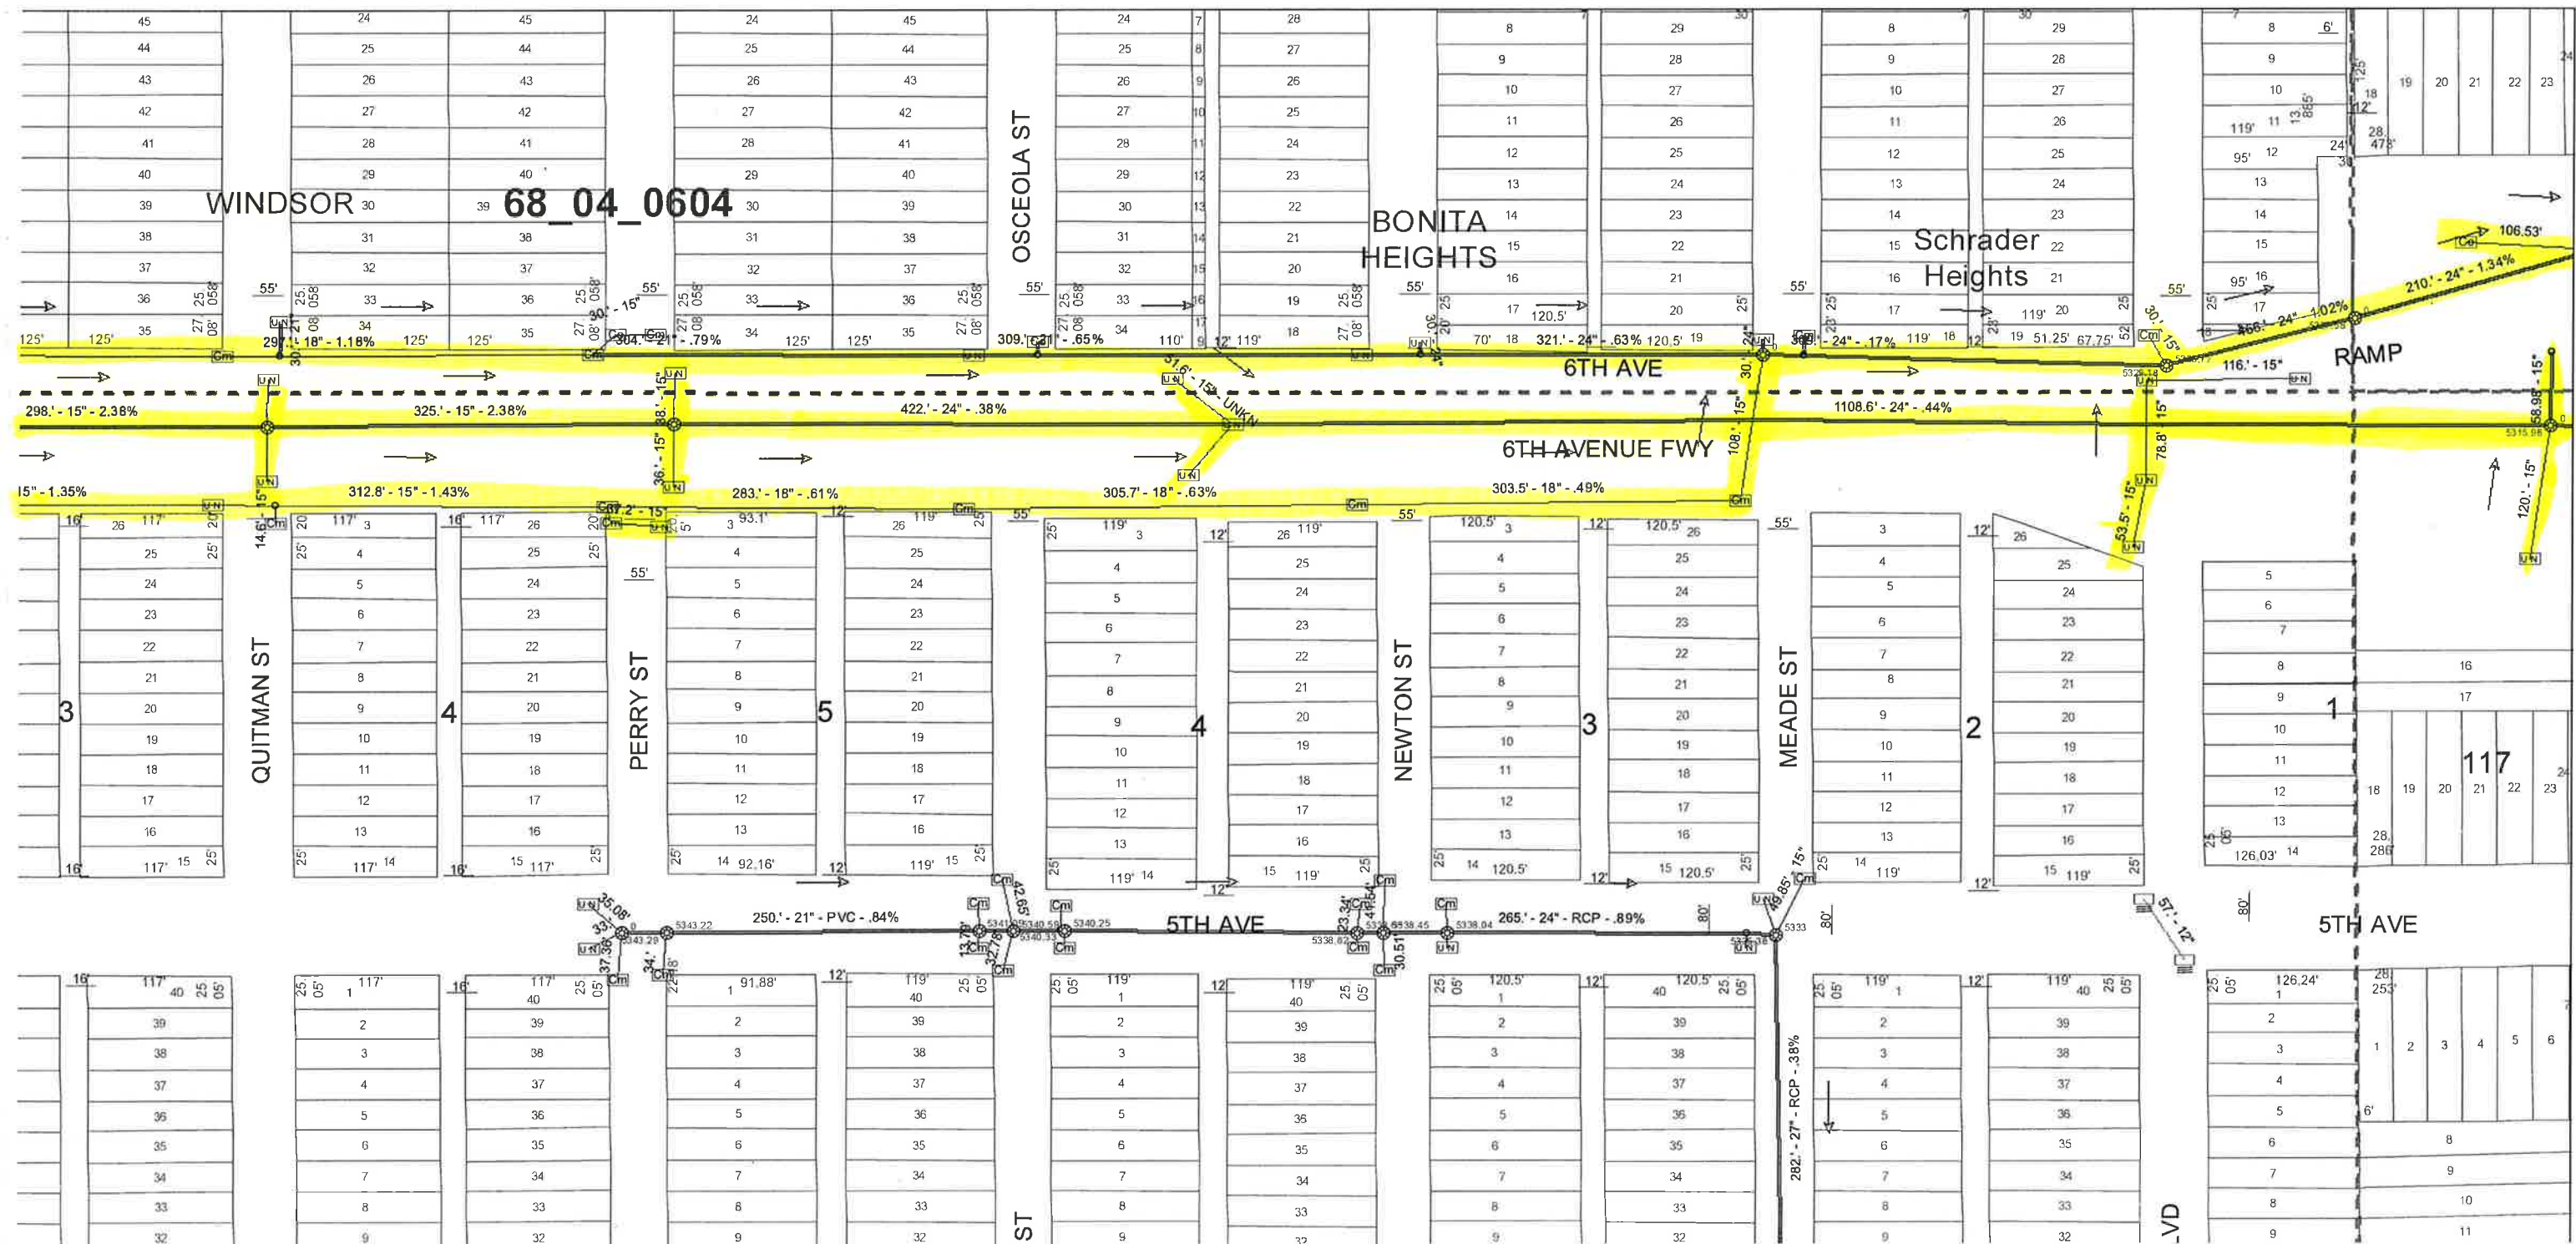

- Storm**
- S
 - S
 - T
 - F
 - M
- Storm**
- T
 - T
 - F
- Storm**
- C
 - C
 - C
 - C
 - T
 - UN
- Storm**
- C
 - C
 - C
 - ▲ F
 - ⊕ J
 - ⊔ F
 - ⊔ F
 - ⊔ F
 - ⊔ S

WINDSOR 68_04_0604

BONITA HEIGHTS

NICHOLSON SUBDIVISION

Burns Sunset Heights

68_04_0503

MOORE'S ADDITION

Schrader Heights

6TH AVE

RAMP

6TH AVENUE FWY

6TH AVE

6TH AVENUE FWY

5TH AVE

5TH AVE

IT

ST