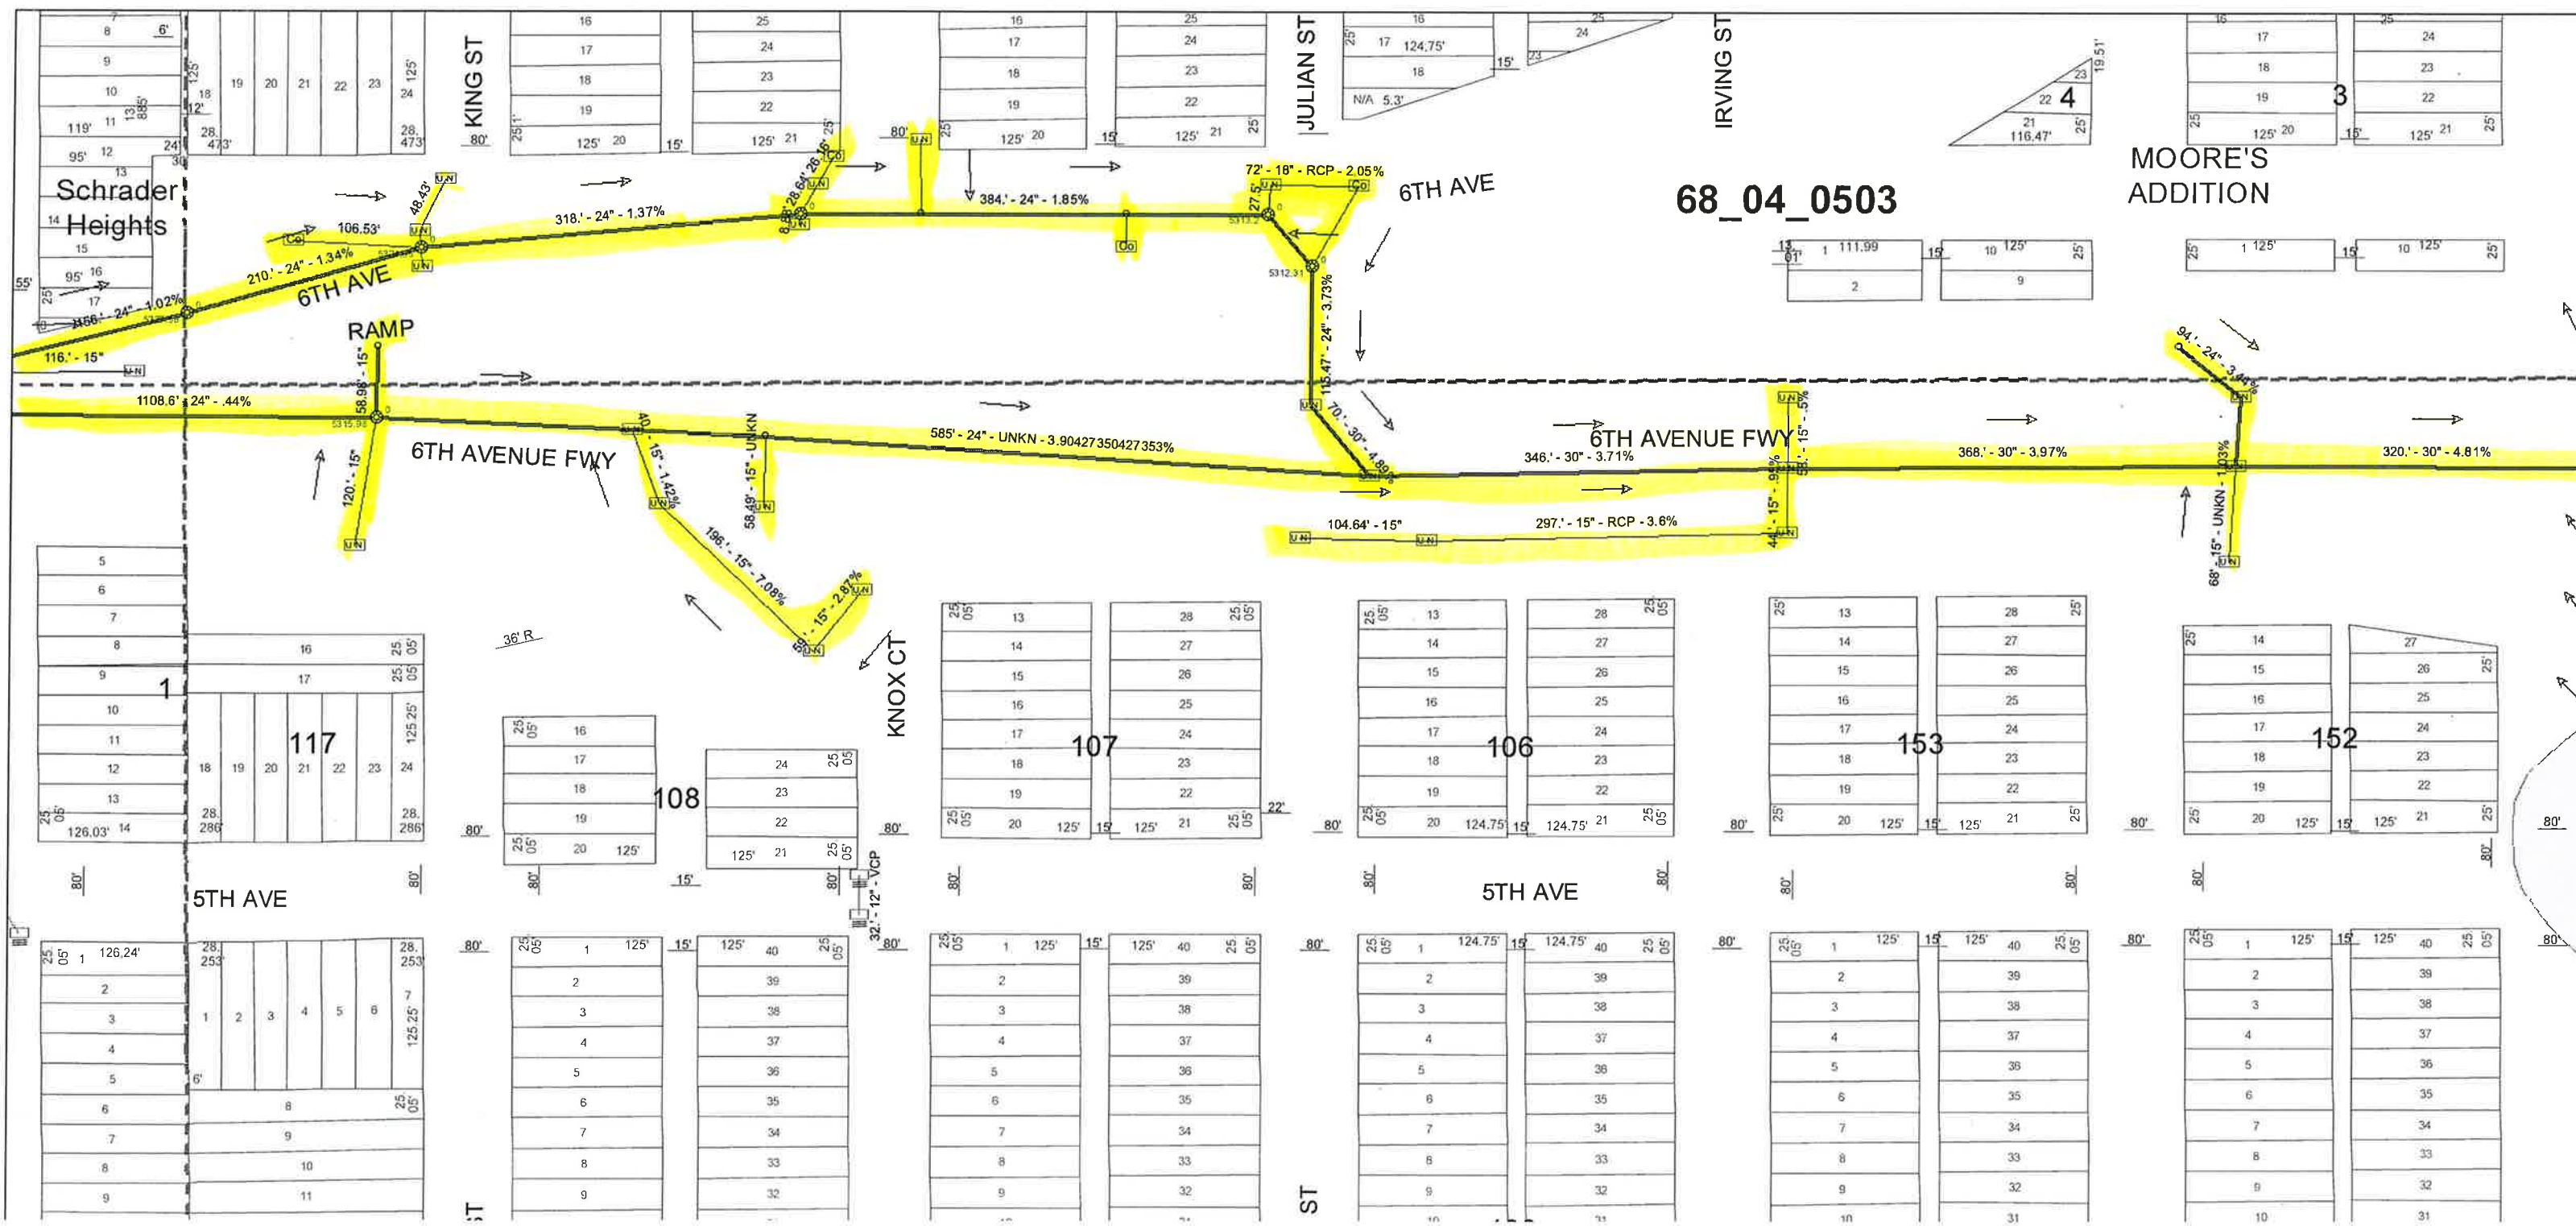

- Storm**
- S
 - S
 - T
 - F
 - M
- Storm**
- T
 - T
 - F
- Storm**
- C
 - C
 - C
 - C
 - T
 - UN
- Storm**
- C
 - C
 - C
 - ▲ F
 - ⊕ J
 - ⊔ F
 - ⊔ F
 - ⊔ F
 - ⊔ S

WINDSOR 68_04_0604

BONITA HEIGHTS

NICHOLSON SUBDIVISION

Burns Sunset Heights

68_04_0503

MOORE'S ADDITION

Schrader Heights

6TH AVE

RAMP

6TH AVENUE FWY

6TH AVE

6TH AVENUE FWY

5TH AVE

5TH AVE

IT

ST