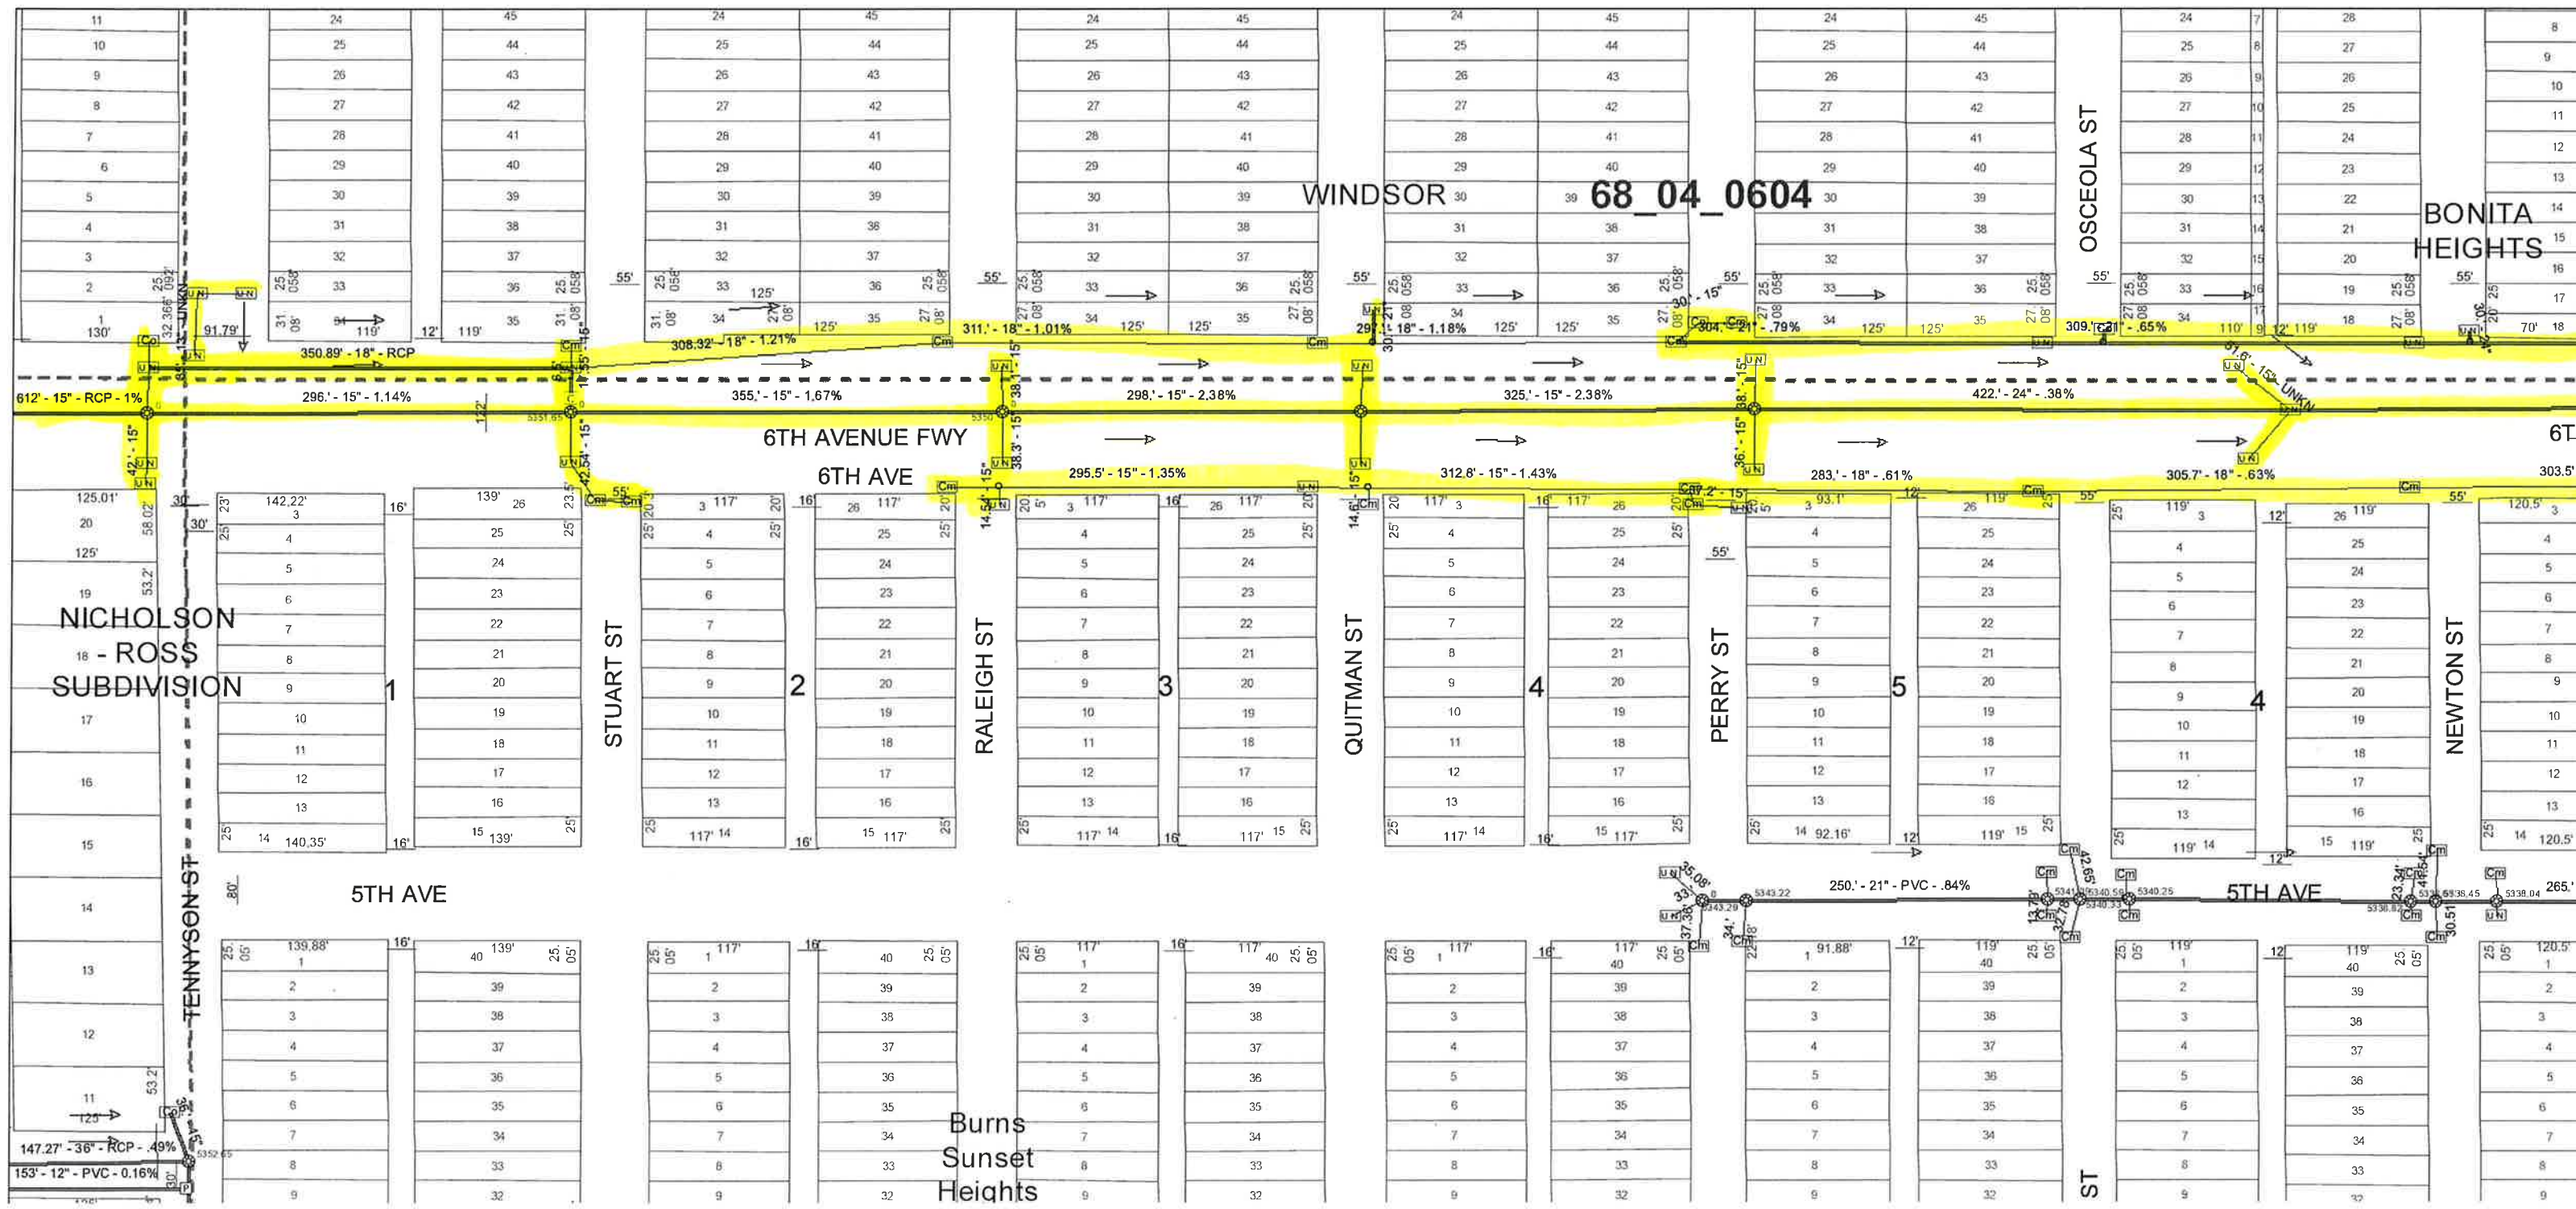

- Storm**
- S
 - S
 - T
 - F
 - M
- Storm**
- T
 - T
 - F
- Storm**
- C
 - C
 - C
 - C
 - T
 - UN
- Storm**
- C
 - C
 - C
 - ▲ F
 - ⊕ J
 - ⊔ F
 - ⊔ F
 - ⊔ F
 - ⊔ S

WINDSOR 68_04_0604

BONITA HEIGHTS

NICHOLSON SUBDIVISION

Burns Sunset Heights

68_04_0503

MOORE'S ADDITION

Schrader Heights

6TH AVE

RAMP

6TH AVENUE FWY

6TH AVE

6TH AVENUE FWY

5TH AVE

5TH AVE

IT

ST