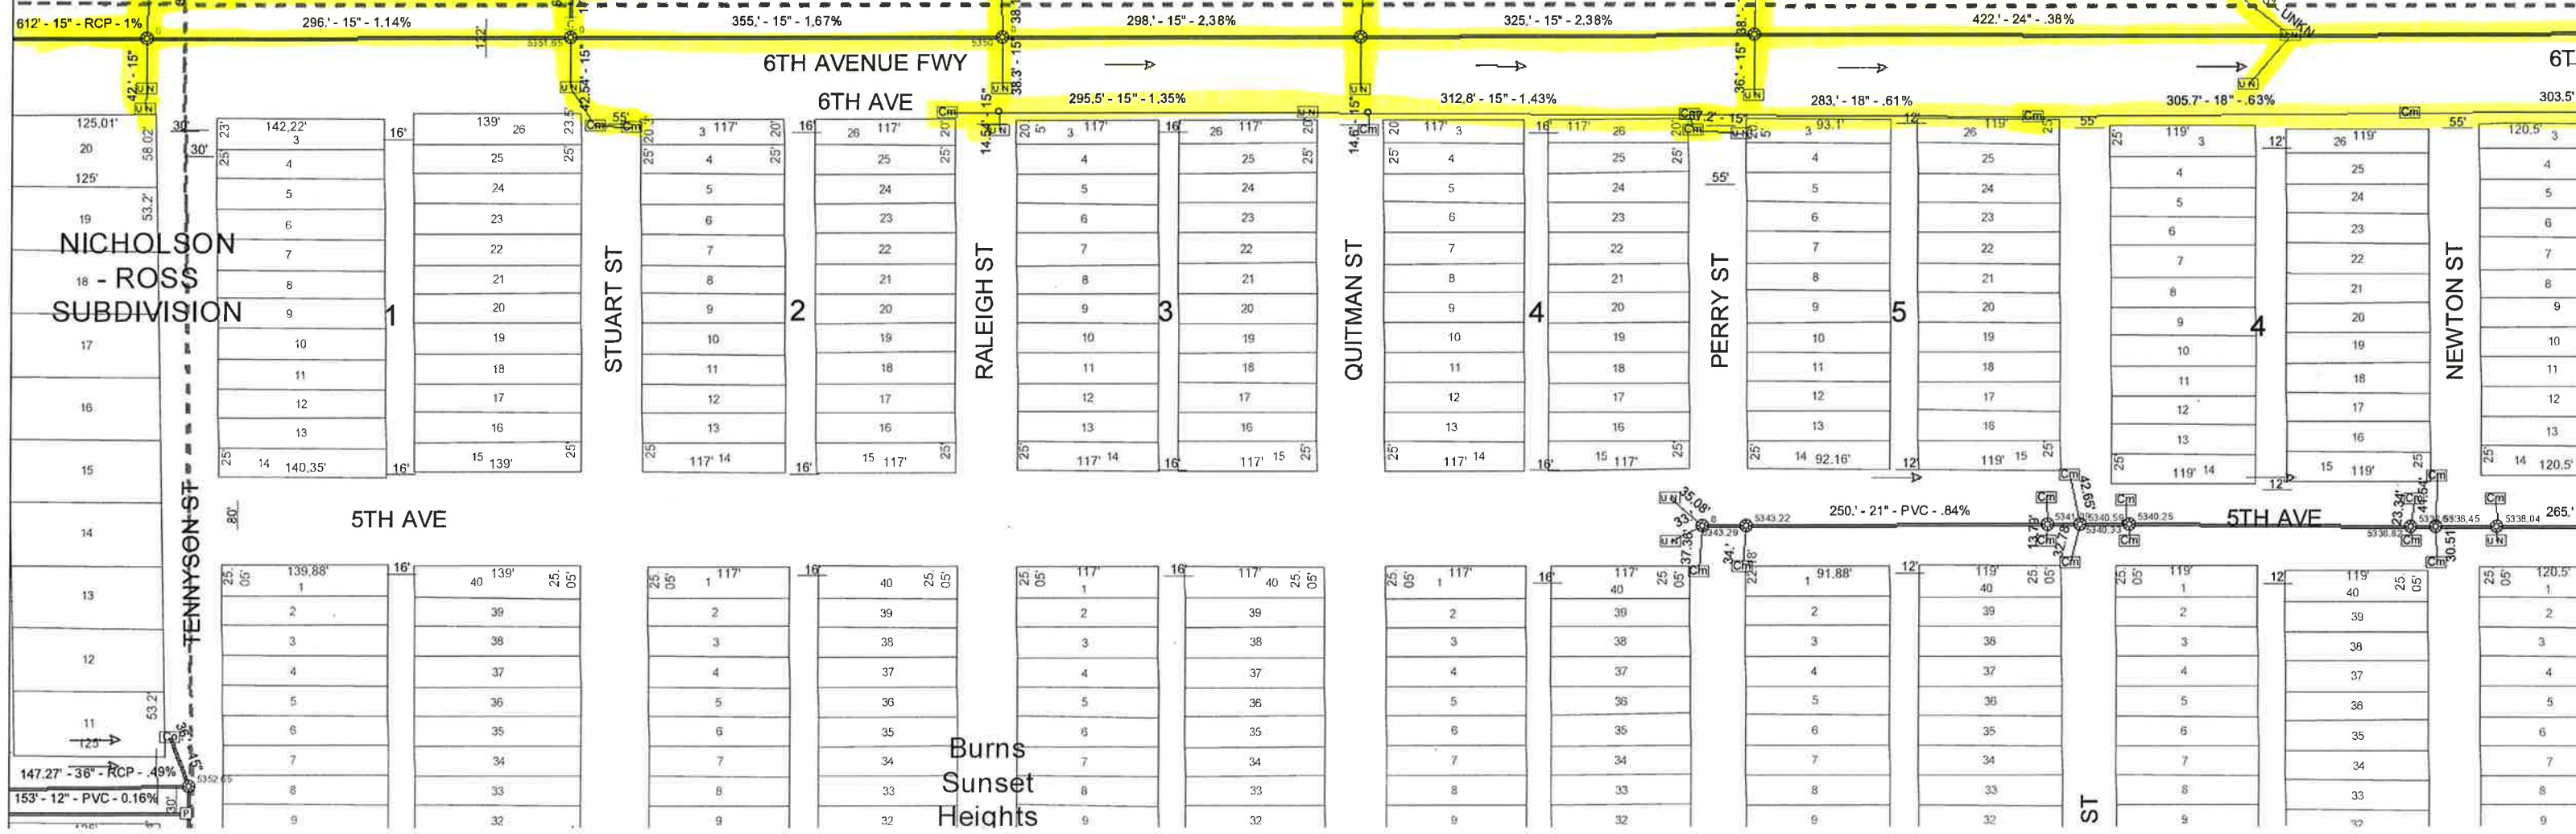

- Storm**
- S
 - S
 - T
 - F
 - M
- Storm**
- T
 - T
 - F
- Storm**
- C
 - C
 - C
 - C
 - T
 - UN
- Storm**
- C
 - C
 - C
 - ▲ F
 - ⊕ J
 - ⊔ F
 - ⊔ F
 - ⊔ F
 - ⊔ S

WINDSOR 68_04_0604

BONITA HEIGHTS

NICHOLSON SUBDIVISION

Burns Sunset Heights

68_04_0503

MOORE'S ADDITION

Schrader Heights

6TH AVE

RAMP

6TH AVENUE FWY

6TH AVE

6TH AVENUE FWY

5TH AVE

5TH AVE

IT

ST