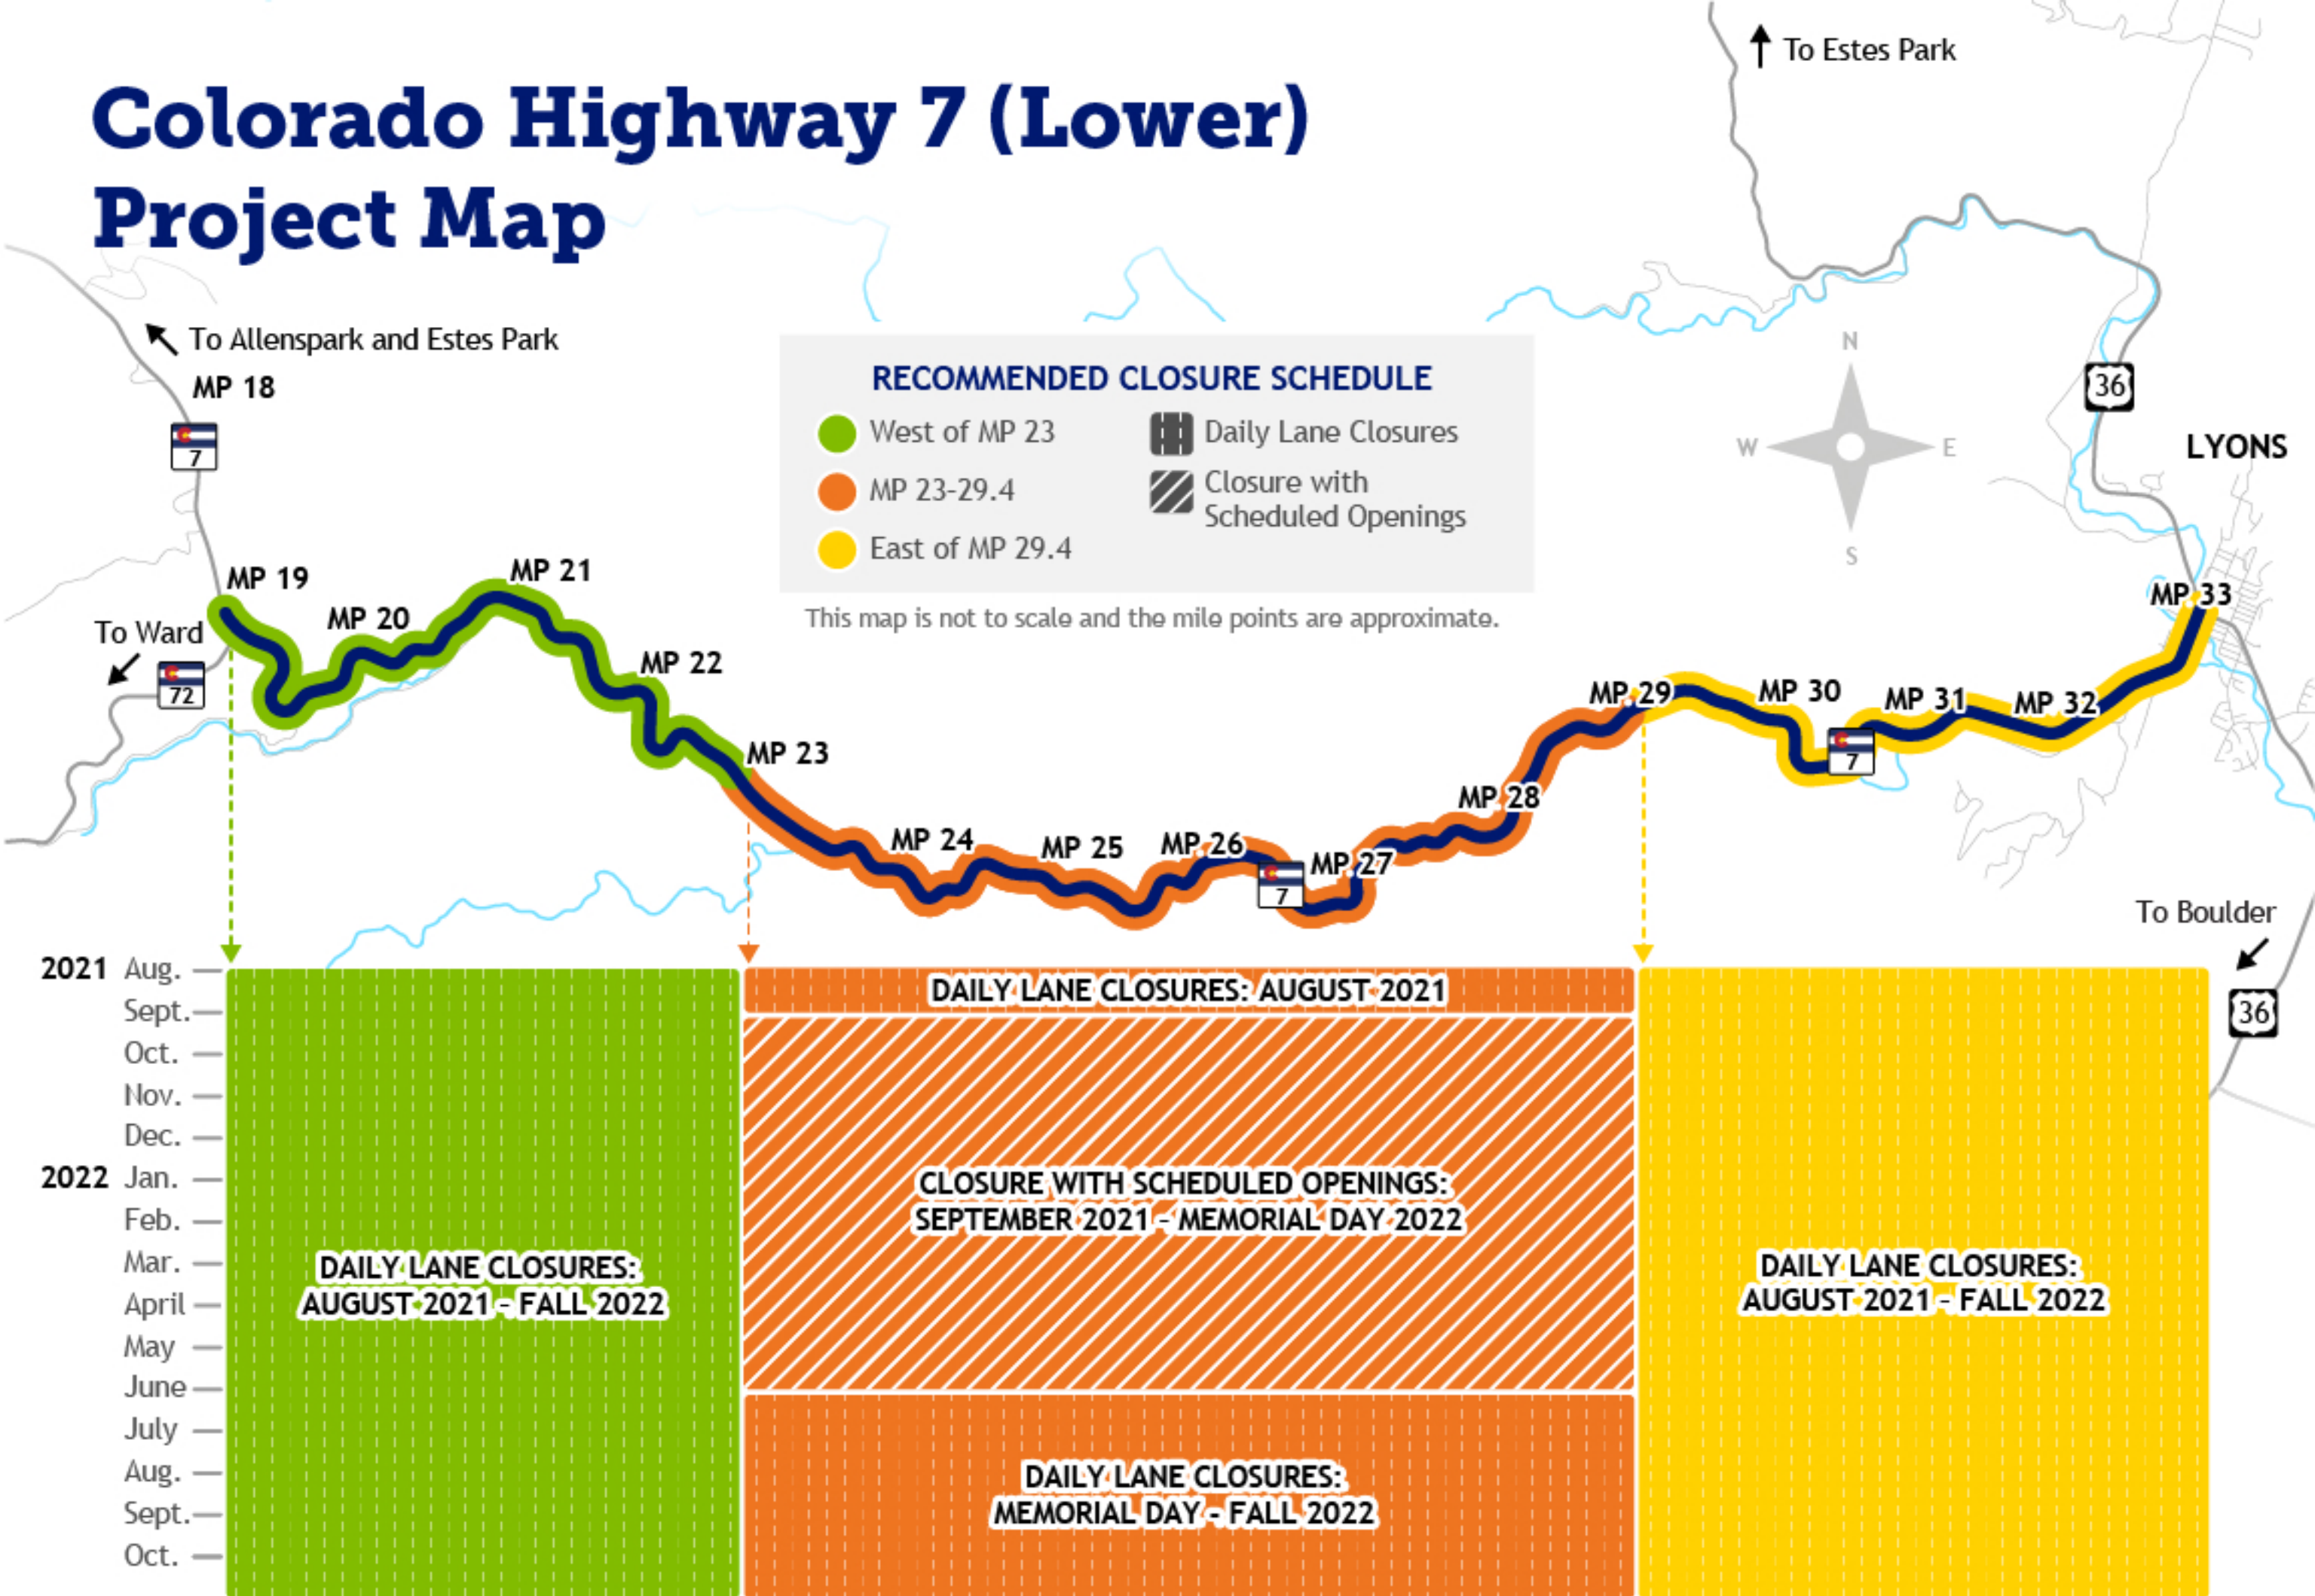

Colorado Highway 7 (Lower) Project Map

Colorado Highway 7 will be open to all traffic for Labor Day and Memorial Day weekend. During the full closure, MP 23-29 will be closed to cyclists.