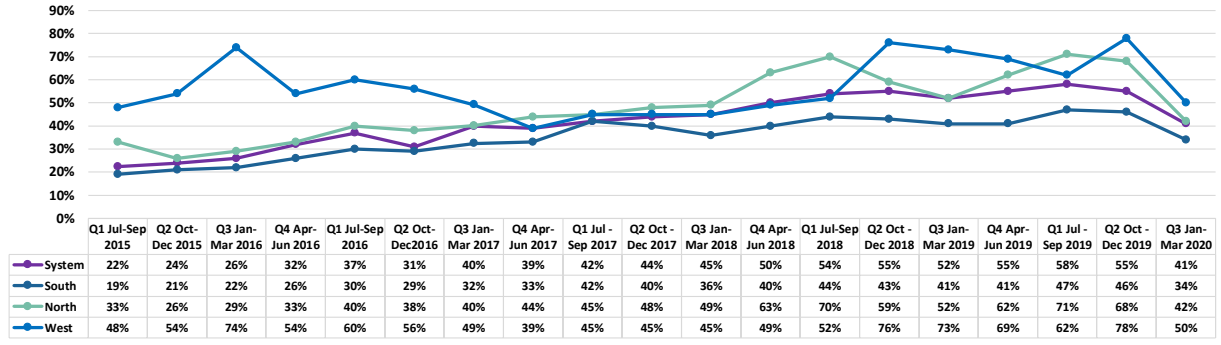

### LOAD FACTOR BY ROUTE

### FAREBOX RECOVERY RATIO