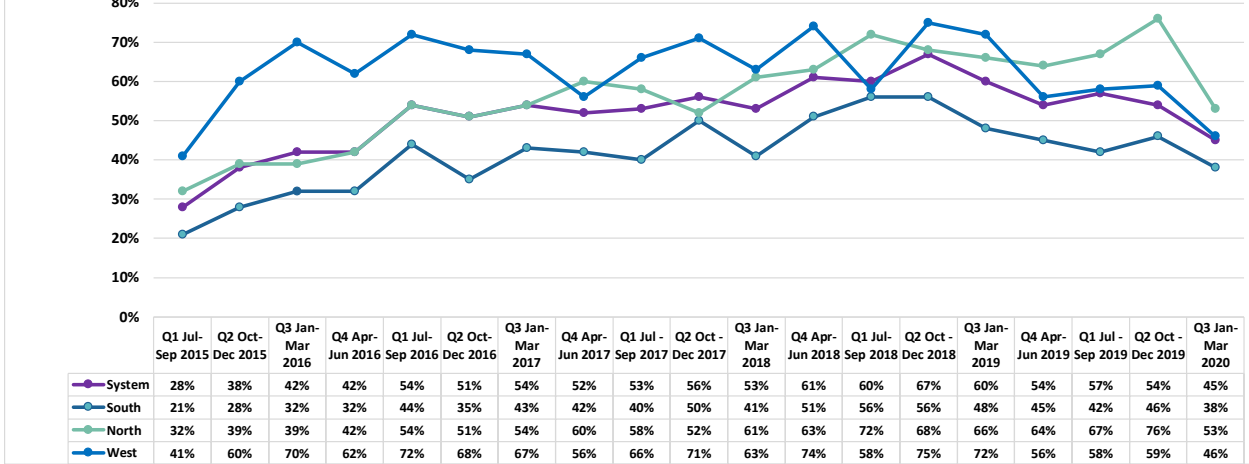

### LOAD FACTOR BY ROUTE

### FAREBOX RECOVERY RATIO